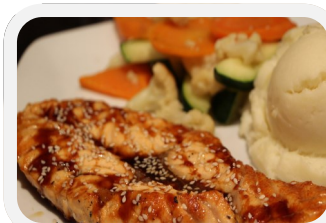

LS1 Guacamole Wrap with salad and Can Drink $6.95

LS2 Tuna Wrap with Salad and Can Drink $7.95

LS3 Veggie Burger with fries or Salad & Can Drink $7.95

LS4 Salmon Burger with Fries or Salad & Can Drink $9.95

LS5 Soup & Panini with Fries or Salad $9.95
(Choice of Israeli, Pizza, Greek, Tuna or Original)

LS6 Grilled Salmon with Choice of Mashed Potatoes or Rice, *Soup* or Salad $15.95

LS7 Make your own Salad $9.95
(Up to 6 Toppings Vegetables Only)

LS8 Personal House Pizza with one topping & Can Drink $8.75

LS9 Choice of Pasta Entrée with Soup or Salad $11.95
(Penne Pomodoro, Penne Alla vodka, Fettuccine Alfredo)

LS10 Tilapia Toscana Over linguini with Soup or Salad $13.95

**1904 Coney Island Ave
Bet. Ave O & Ave P
718 444-6222
www.SophiesMenu.com**

Sushi Lunch Special

LS13 2 Vegetable Sushi Rolls $6.95
(Choice of Cucumber, Avocado, Cucumber Avocado or Veggie)

LS14 Choice of Any 3 from Vegetable or Classic Sushi Rolls $14.95

LS15 Kani Salad & One Premium Roll $14.95

LS16 Choice of One Veggie, One Classic & One Premium Sushi Roll $15.95

LS17 $3.00 Any Beer with any