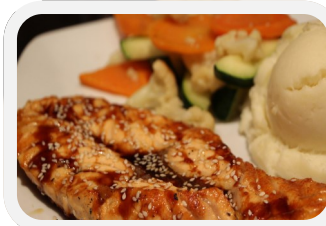

LS1 Guacamole Wrap with salad and Can Drink $6.95

LS2 Tuna Wrap with Salad and Can Drink $7.95

LS3 Veggie Burger with fries or Salad & Can Drink $7.95

LS4 Salmon Burger with Fries or Salad & Can Drink $9.95

LS5 Soup & Panini with Fries or Salad $9.95
(Choice of Israeli, Pizza, Greek, Tuna or Original)

LS6 Grilled Salmon with Choice of Mashed Potatoes or Rice, *Soup* or Salad $15.95

LS7 Make your own Salad $9.95
(Up to 6 Toppings Vegetables Only)

LS8 Personal House Pizza with one topping & Can Drink $8.75

LS9 Choice of Pasta Entrée with Soup or Salad $11.95
(Penne Pomodoro, Penne Alla vodka, Fettuccine Alfredo)

LS10 Tilapia Toscana Over linguini with Soup or Salad $13.95

**1904 Coney Island Ave
Bet. Ave O & Ave P
718 444-6222
www.SophiesMenu.com**

Sushi Lunch Special

LS13 2 Vegetable Sushi Rolls $6.95
(Choice of Cucumber, Avocado, Cucumber Avocado or Veggie)

LS14 Choice of Any 3 from Vegetable or Classic Sushi Rolls $14.95

LS15 Kani Salad & One Premium Roll $14.95

LS16 Choice of One Veggie, One Classic & One Premium Sushi Roll $15.95

LS17 $3.00 Any Beer with any